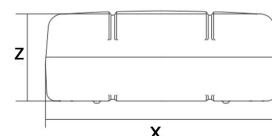

*Complies with ISO 9650 type 1 group A- offshore sailing*

Passengers <u>Passengers</u>	Dimensions <u>Dimensions</u> (cm)		Dim. conteneur <u>Container dim.</u> (cm)			Poids <u>Weight</u> (kg)	Poids sac >24h <u>Weight &gt;24h bag</u> (kg)
	a	b	x	y	z		
4 - 10	193 - 256	144 - 256	67 - 80	45 - 53	22 - 32	35 - 58	9.1 - 18.7