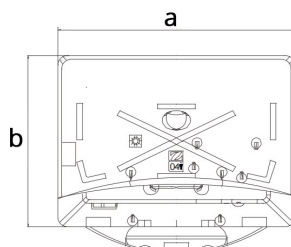

*Complies with ISO 9650 type 1 group A- offshore sailing*

Passengers <u>Passengers</u>	Dimensions <u>Dimensions</u> (cm)		Dim. conteneur <u>Container dim.</u> (cm)			Poids <u>Weight</u> (kg)	Poids sac >24h <u>Weight &gt;24h bag</u> (kg)
	a	b	x	y	z		
4 - 10	193 - 256	144 - 256	67 - 80	45 - 53	22 - 32	35 - 58	9.1 - 18.7